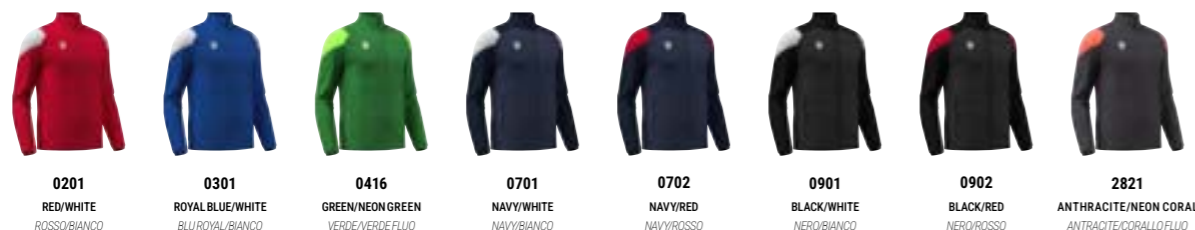

8000005

VANIR | TOTAL LOOK **GLORY**

AVAILABLE UNTIL **2027**

FULL LENGTH ZIP TOP

CONFORTEX: 100% POLYESTER

SR	M	L	XL	2XL	3XL	4XL	5XL
JR	5XS	4XS	3XS	2XS	XS	S	

€ 46,75 + TAX

- › Full-length die-cast zip
- › Pockets with die-cast zips
- › Melange texture on the front
- › Knitted rear waistband
- › Cuffs with Lycra trim

- › Full zip pressofusa
- › Tasche con zip pressofusa
- › Texture melange su fronte
- › Fascione retro in maglieria
- › Polsi con bordatura in lycra

0201 RED/WHITE ROSSO/BIANCO
0301 ROYAL BLUE/WHITE BLU ROYAL/BIANCO
0416 GREEN/NEON GREEN VERDE/VERDE FLUO
0701 NAVY/WHITE NAVY/BIANCO
0702 NAVY/RED NAVY/ROSSO
0901 BLACK/WHITE NERO/BIANCO
0902 BLACK/RED NERO/ROSSO
2821 ANTHRACITE/NEON CORAL ANTRACITE/CORALLO FLUO

8000007

PROMETHEUS | TOTAL LOOK **GLORY**

AVAILABLE UNTIL **2027**

MICROFIBER FULL LENGTH ZIP TOP

MICROFIBER + POLY DIAGONAL + MESH LINING: 100% POLYESTER

SR	M	L	XL	2XL	3XL	4XL	5XL
JR	5XS	4XS	3XS	2XS	XS	S	

€ 70,75 + TAX

- › Full-length die-cast zip
- › Pockets with die-cast zips
- › Melange texture on the front
- › Microfibre front with mesh lining
- › Knitted cuffs, neck and rear waistband
- › Dye-sub graffiti design on front and sleeve insert

- › Full zip pressofusa
- › Tasche con zip pressofusa
- › Texture melange su fronte
- › Fronte in microfibra con fodera in mesh
- › Polsi, collo e fascione retro in maglieria
- › Design graffiti sublimato su fronte e inserto manica