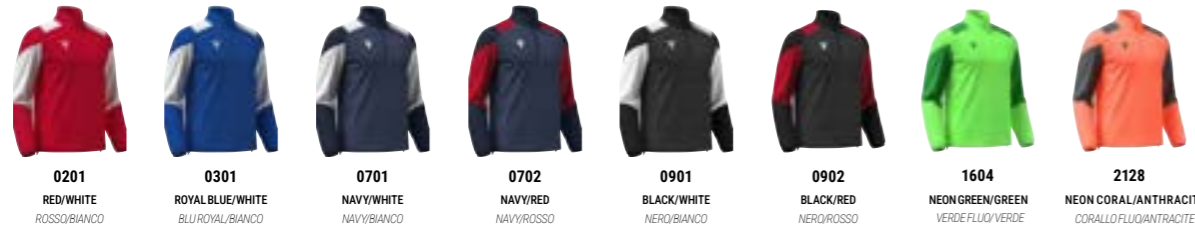

8000002

CUZCO | TOTAL LOOK **GLORY**

AVAILABLE UNTIL **2027**

TRAINING 1/4 ZIP TOP

CONFORTEX + MICROMESH: 100% POLYESTER

SR	M	L	XL	2XL	3XL	4XL	5XL	€ 34,55 + TAX
JR	5XS	4XS	3XS	2XS	XS	S		

- › Melange texture on the front
- › 1/4 reverse zip with self-locking slider
- › Micromesh inserts on sides
- › Cuffs with Lycra trim
- › Bottom with drawstring

- › Texture melange su fronte
- › 1/4 zip rovesciata con cursore autobloccante
- › Inserti in micromesh su spalle
- › Polsi con bordatura in lycra
- › Fondo con coulisse