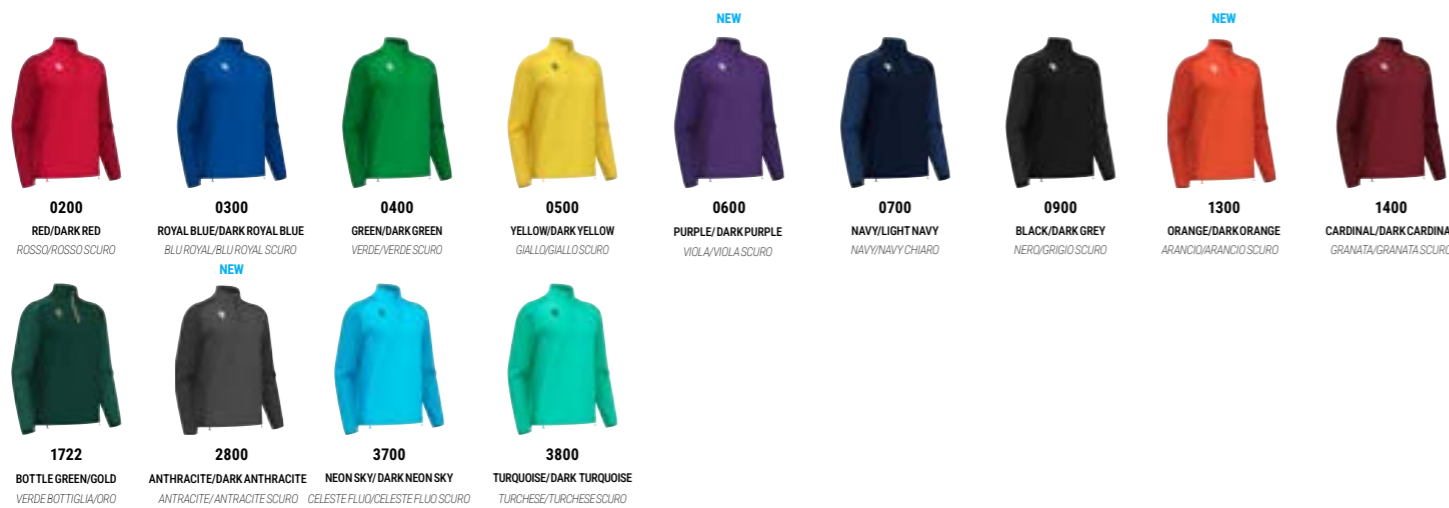

80000310

ISEN | TOTAL LOOK ENERGY

TRAINING 1/4 ZIP TOP

CONFORTEX: 100% POLYESTER

SR	M	L	XL	2XL	3XL	4XL	5XL	€ 24,55 + TAX
JR	5XS	4XS	3XS	2XS	XS	S		

- › 1/4 reverse tone-on-tone zip
- › Bottom with drawstring adjustment
- › Cuffs with Lycra trim
- › 1/4 zip rovesciata tono su tono
- › Fondo con coulisse per regolazione larghezza
- › Polsi con bordatura in lycra