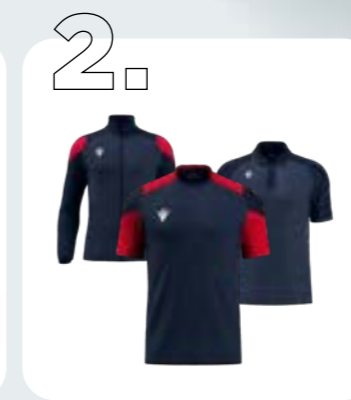

Once you have completed your kit, a brochure will be generated that you can publish directly on your team's e-commerce "Club Shop Online".

Una volta completato il tuo kit verrà generata una brochure che sarà possibile pubblicare direttamente sull'e-commerce del tuo team "Club Shop Online".