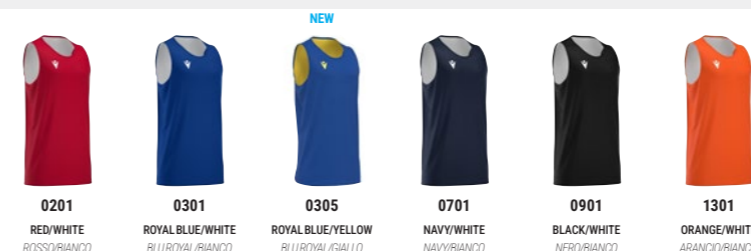

X500 SHIRT

AVAILABLE UNTIL **2027**

MATCH DAY REVERSIBLE SHIRT

DOUBLEFIBER LIGHT: 100% POLYESTER

SR	M	L	XL	2XL	3XL	4XL	5XL	€ 19,60 + TAX
JR	5XS	4XS	3XS	2XS	XS	S		

- › Reversible fabric
- › Crew neck vest
- › Narrow shoulder
- › Monotesuto reversibile
- › Canotta girocollo
- › Spalla stretta