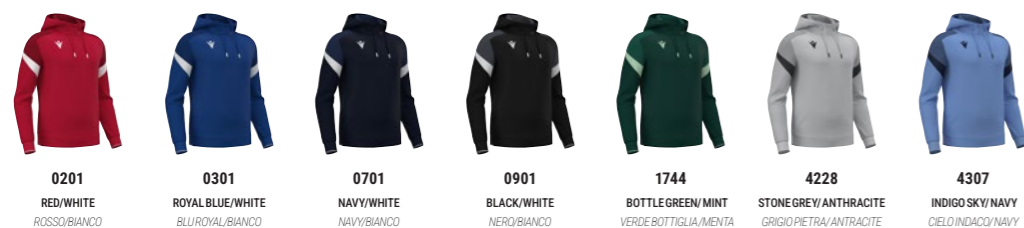

8223

JOTNAR

PANTS

POLY DRY: 100% POLYESTER

SR	M	L	XL	2XL	3XL	4XL	5XL
JR	5XS	4XS	3XS	2XS	XS	S	

€ 22,90 + TAX

- › Elastic leg bottom
- › Waistband with flat drawstring

- › Fondo gamba elastico
- › Fascione con coulisse piatta

8224

WALO

PANTS

POLY DRY + PER-FLEECE: 100% POLYESTER

SR	M	L	XL	2XL	3XL	4XL	5XL
JR	5XS	4XS	3XS	2XS	XS	S	

€ 30,60 + TAX

- › Flat drawstring
- › Side pockets

- › Coulisse piatta
- › Tasche laterali

80000038

HERACLES

PANTS

CONFORTEX: 100% POLYESTER

SR	M	L	XL	2XL	3XL	4XL	5XL
JR	5XS	4XS	3XS	2XS	XS	S	

€ 28,65 + TAX

- › Waistband with flat drawstring
- › Side welt pockets (no zip)

- › Fascione con coulisse piatta
- › Tasche laterali (no zip) a filetto

8168

NEPRI HERO

PANTS

POLY DIAGONAL: 100% POLYESTER

SR	M	L	XL	2XL	3XL	4XL	5XL
JR	5XS	4XS	3XS	2XS	XS	S	

€ 44,95 + TAX

- › Flat drawstring
- › Side pockets with die-cast zips

- › Coulisse piatta
- › Tasche laterali con zip pressofusa