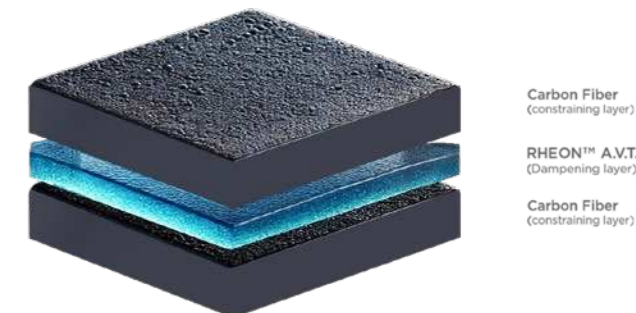

Tecnologia innovativa

- Utilizzo di materiali intelligenti non-newtoniani sviluppati da RheonLabs
- Prima applicazione al mondo della tecnologia Constrained-Layer Damping (CLD) nel padel
- Sistema ultra-sottile che mantiene leggerezza della racchetta