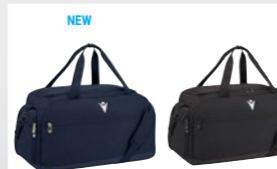

890001660900

FLOW

GYM BAG

100% POLYESTER

53,5 LT
60,5 CM (W) X 30 CM (H) X 29,5 CM (D) | € 50,45 + TAX

- › Front pocket with zip
- › Large central compartment with zip closure, inside organizer and computer pocket
- › Tasca frontale con zip
- › Ampio scomparto centrale con chiusura a zip, organizer interno e tasca per computer