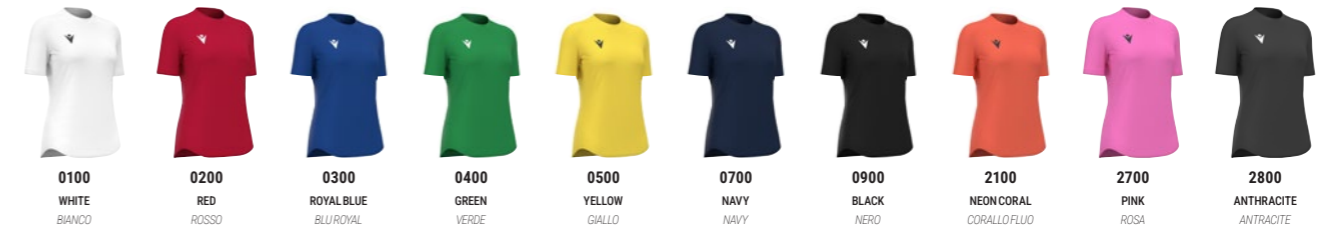

- › Ribbed crew neck
- › Shaped shirt bottom
- › Light micromesh back
- › Girocollo in costina
- › Fondo maglia sagomato
- › Retro in light micromesh

0100 WHITE
BIANCO

0200 RED
ROSSO

0300 ROYAL BLUE
BLU ROYAL